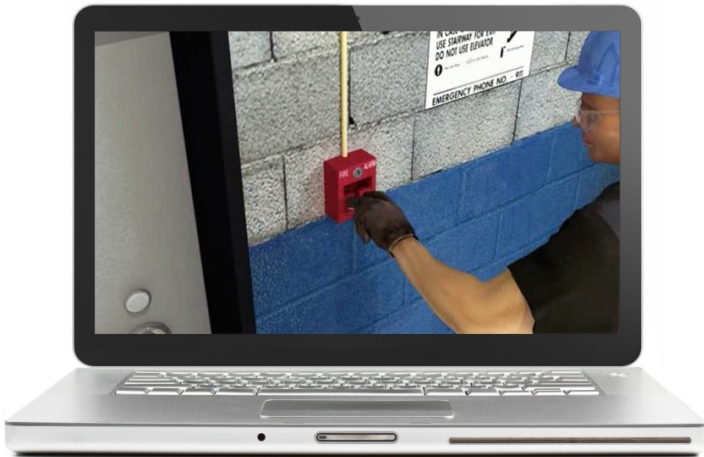

Training

PIG® Emergency Action Plans Training

TRN109 For Beginner; Intermediate, 16 Minutes, Online (Login details emailed to you within 24 hours)

Provide your workforce with essential training in areas that a typical emergency action plan should cover and teach the importance of having a proper plan.

- New Pig knows safe, compliant workplaces like nobody's business! Learn from the leader to help protect your workers, your facility and the environment
- Original content presented in easy-to-understand ways — no regulation-ese!
- Written and designed to keep workers awake and engaged for high retention and on-the-job action
- Topics covered include emergency action plans, reporting emergencies, alarms and warning signs, emergency roles and medical care, emergency PPE, emergency shelters, evacuation routes, exits and assembly points
- Runtime is broken into short modules lasting 1 to 3 minutes each; fast-paced training that's informative, educational and entertaining
- State-of-the-art 3D animation shows real-world tactics that apply to everyday workplace applications
- Automatically adapts to play on any computer, projector, tablet or smartphone regardless of your connection speed
- Quizzes keep end users engaged as they work toward their certificate of completion (one certificate per user license)
- Online training is offered with structured pricing for organizations of all sizes
- Login details will be emailed to you within 24 hours of ordering
- Our No Guff Guarantee™ will refund every single penny if you're not completely satisfied with any PIG Training course