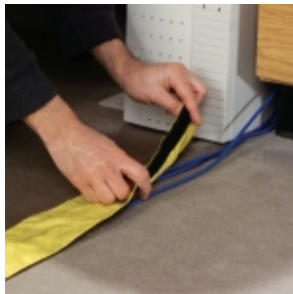

SAFCORD® Cord Cover

PLS876 Drop-Over Model, (1) 2" W Channel(s), 4" x 30'

Low-profile channel protects electrical cords that run across carpet.

- Protector secures electrical cords to looped carpet, minimizing tripping hazards
- Made of industrial-grade DuPont Cordura nylon with hook-and-loop edges that withstand foot traffic and guard cables
- Keeps cords secure without sticky adhesive and is easy to remove and reuse

Item#	Description	Dimensions	Weight
PLS876-YW	Yellow,	4" W x 30' L	1.5 lbs.
PLS876-GY	Gray,	4" W x 30' L	1.5 lbs.

Metric Equivalent:

Item#	Description	Dimensions	Weight
PLS876-YW	Yellow,	10.2cm W x 9m L	.7 kg
PLS876-GY	Gray,	10.2cm W x 9m L	.7 kg

Specifications

Style	Drop-Over Model
Dimensions	4" W x 30' L
Sold as	1 each
Weight	1.5 lbs.
Composition	Nylon
Channel(s)	(1) 2" W
UNSPSC	24141510

Metric Equivalent

Dimensions

10.2cm W x 9m L

Weight

.7 kg

Technical Information