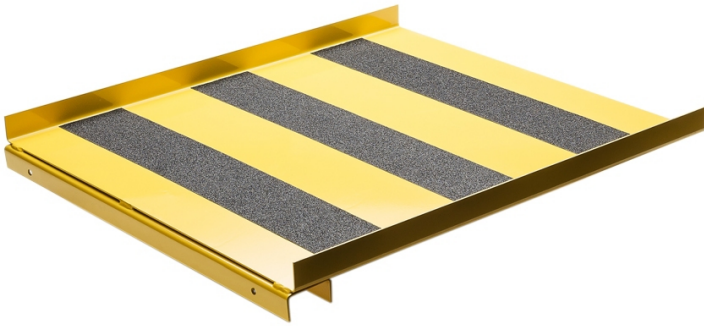

## Steel Loading Ramp

CAB776 For Vertical Drum Flammable Safety Cabinet

Add a Ramp to your PIG Safety Cabinet to make loading drums even easier.

- Heavy-duty 12-gauge steel is built for a lifetime of use in industrial environments
- Securely attaches to lip of Vertical Drum Flammable Safety Cabinet for stability and security while loading
- Non-skid tape helps ensure safe, reliable traction while loading and unloading

### Specifications

Use With	Vertical Drum Flammable Safety Cabinet
Color	Black on Yellow
Dimensions	28" W x 24" L
Use With Flammables	Yes
Sold as	1 each
Weight	28 lbs.
Composition	Steel
UNSPSC	24101615
Pigalog® Page Number	<a href="#">Page 357</a>

### Metric Equivalent

Dimensions	71.1cm W x 61cm L
Weight	12.7 kg