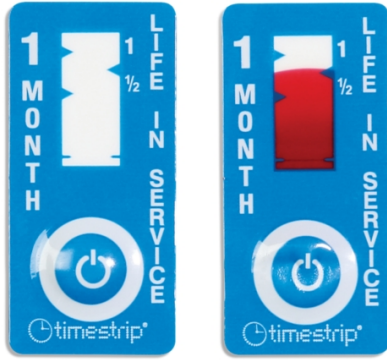

TimeStrip® Indicators

TSP001 For Restroom Mats with Adhesive Backing
Backing, 6 each

These handy TimeStrip Indicators make it easy to see how long your Restroom Mats with Adhesive Backing have been in service. Ideal for use with sink mats, toilet mats, urinal mats, urinal floor mats and other bathroom mats.

- Small, adhesive-backed tags stick on Restroom Mats with Adhesive Backing to provide a visual reminder of how long the mat has been on the floor
- Can be used to monitor service life of existing mats
- Available to monitor 30- or 90-day time spans

Item#	Description	Dimensions	Weight
TSP001-090	90 Day	0.75" W x 1.5" L	0.25 lbs.
TSP001-030	30 Day	0.75" W x 1.5" L	0.25 lbs.

Metric Equivalent:

Item#	Description	Dimensions	Weight
TSP001-090	90 Day	1.9cm W x 3.8cm L	113 g
TSP001-030	30 Day	1.9cm W x 3.8cm L	113 g

Metric Equivalent

Dimensions	1.9cm W x 3.8cm L
Weight	113 g

Technical Information